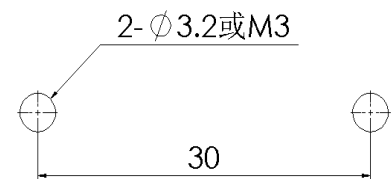

Insert

Housing material	Die-cast aluminum
Color	Gray (RAL 7037)
Latch	Stainless steel

Commercial data

Weight	0.080 kg
Packaging unit	1 pc
Country of origin	CN

Features

- Die casting of zinc
- Surface fixed installation
- Lateral opening hole
- Stainless steel latch
- Resistant to salt spray
- Approval: UL94-V0
- RoHS-compliant

Mounting-hole Size

*这里所列的是设计数据，有关产品的变更不在此做说明，未尽事宜请联系客服。用户有责任验证功能、符合适用的法律和指令以及在特定应用中的电气安全。