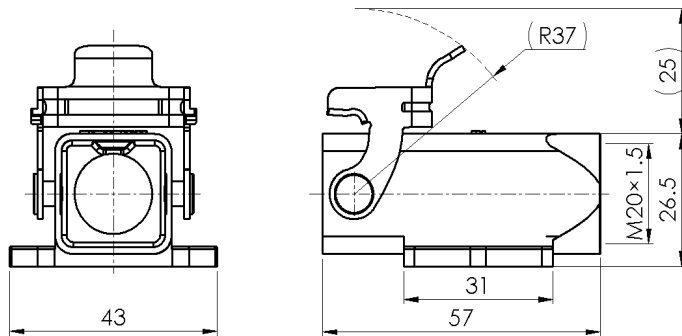

Size 3A Surface mounted hous, Lateral opening hole

Typecode H3A-SMS-1LS-M20

ID 1 007 01 0000018

Technical Data

Product Properties

Series	Size 3A
Mating with	HA-003,HA-004,HD-007,HD-008,HQ-005
	HQ-007, HQ-012
Housing type	Surface mounted hous, lateral opening hole
Cable outlets direction	Lateral opening hole
Cable outlets	M20 x 1.5
Locking type	Single locking lever
Installation mode	Panel mount
Protection Class	IP65
Impact strength	IK08
Temperature range	-40 °C ... 125 °C
Standard	DIN EN 175301-801

Insert

Housing material	Die-cast aluminum
Color	Gray (RAL 7037)
Latch	Stainless steel

Commercial data

Weight	0.080 kg
Packaging unit	1 pc
Country of origin	CN

Features

- Die casting of zinc
- Surface fixed installation
- Lateral opening hole
- Stainless steel latch
- Resistant to salt spray
- Approval: UL94-V0
- RoHS-compliant

Mounting-hole Size

*这里所列的是设计数据，有关产品的变更不在此做说明，未尽事宜请联系客服。用户有责任验证功能、符合适用的法律和指令以及在特定应用中的电气安全。