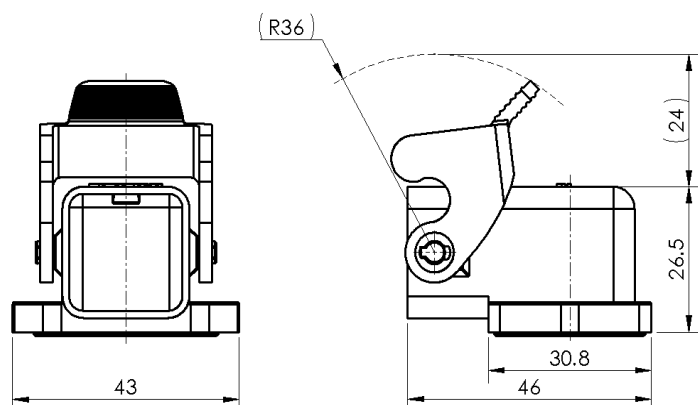

## Size 3A Bulkhead mounted housing, Plastic single latch

Typecode H3AP-OMS-1LP  
ID 1 007 01 0000005

#### Product Properties

Series	Size 3A
Mating with	HA-003, HA-004, HD-007, HD-008, HQ-005 HQ-007, HQ-012
Housing type	Bulkhead mounted housing
Cable outlets direction	Bottom opening
Locking type	Single locking lever
Installation mode	Panel mount
Protection Class	IP67
Impact strength	IK04
Temperature range	-40 °C ... 125 °C
Standard	DIN EN 175301-801

#### Commercial data

Weight	0.014 kg
Packaging unit	1 pc
Country of origin	CN

### Mounting-hole Size

\*这里所列的是设计数据，有关产品的变更不在此做说明，未尽事宜请联系客服。用户有责任验证功能、符合适用的法律和指令以及在特定应用中的电气安全。