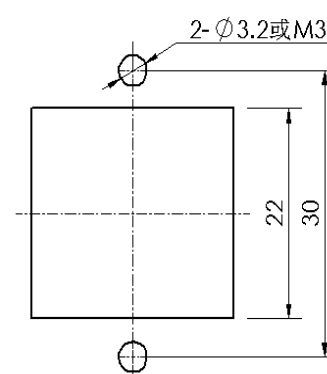

Mounting-hole Size

*这里所列的是设计数据，有关产品的变更不在此做说明，未尽事宜请联系客服。用户有责任验证功能、符合适用的法律和指令以及在特定应用中的电气安全。