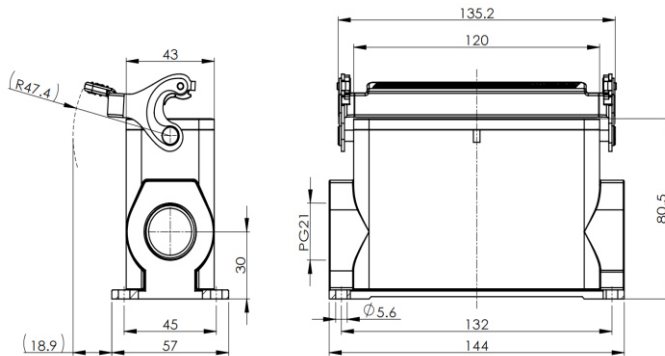

## Size 24B Surface mounted hous, high type, stainless steel with single locking latch

**Typecode** H24B-SMH-1LS-PG21

**ID** 1 007 01 0001041

### Technical Data

#### Product Properties

Series	Size 24B
Mating with	HE-024, HEE-046, HD-064 HDD-108, HK-004/8
Housing type	Surface mounted hous, high type
Cable outlets direction	Lateral opening hole
Cable outlets	PG21
Locking type	Single locking lever
Installation mode	Panel mount
Protection Class	IP67
Impact strength	IK08
Temperature range	-40 °C ... 125 °C
Standard	DIN EN 175301-801

#### Commercial data

Weight	506 g
Packaging unit	1 pc
Country of origin	CN