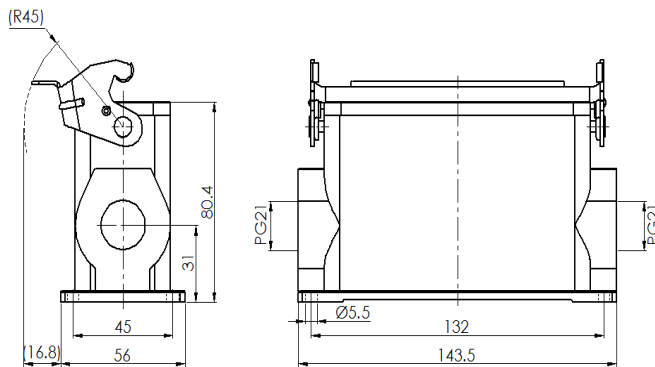

## Size 24B Surface mounted hous, High type

Typecode H24B-SMH-1L-2PG21

ID 1 007 01 0000663

#### Product Properties

Series	Size 24B
Mating with	HE-024, HEE-046, HD-064 HDD-108, HK-004/8
Housing type	Surface mounted hous, high type
Cable outlets direction	Side entry
Cable outlets	PG21, 2
Locking type	Single locking lever
Installation mode	Panel mount
Protection Class	IP65
Impact strength	IK08
Temperature range	-40 °C ... 125 °C
Standard	DIN EN 175301-801

#### Commercial data

Weight	466 g
Packaging unit	1 pc
Country of origin	CN