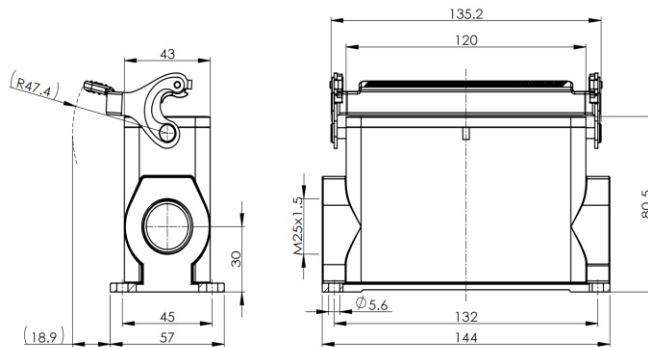

## Size 24B Surface mounted hous, high type, stainless steel with single locking latch

Typecode H24B-SMH-1LS-M25

ID 1 007 01 0001039

### Technical Data

#### Product Properties

Series	Size 24B
Mating with	HE-024, HEE-046, HD-064 HDD-108, HK-004/8
Housing type	Surface mounted hous, high type
Cable outlets direction	Lateral opening hole
Cable outlets	M25 x 1.5
Locking type	Single locking lever
Installation mode	Panel mount
Protection Class	IP67
Impact strength	IK08
Temperature range	-40 °C ... 125 °C
Standard	DIN EN 175301-801

#### Commercial data

Weight	508 g
Packaging unit	1 pc
Country of origin	CN