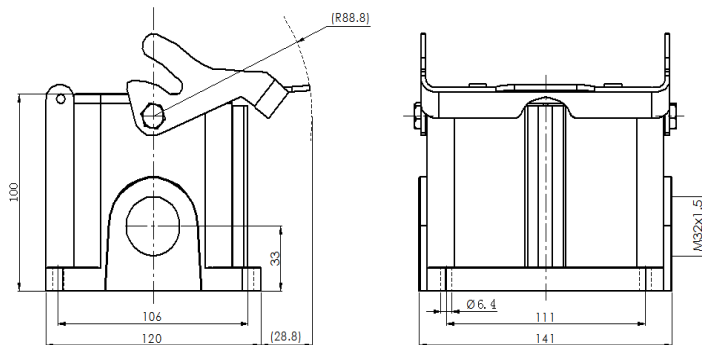

Size 48B Bulkhead mounted housing

Typecode H48B-SM-1L-M32
ID 1 007 01 0000867

Technical Data

Product Properties

Series	Size 48B
Mating with	HE-048, HEE-092, HD-128, HDD-216
Housing type	Surface mounted hous
Cable outlets direction	Single-side opening
Cable outlets	M32 x 1.5
Locking type	Double locking lever
Installation mode	Panel mount
Protection Class	IP65
Impact strength	IK04
Temperature range	-40 °C ... 125 °C
Standard	DIN EN 175301-801

Insert

Housing material	Die-cast aluminum
Color	Gray (RAL 7037)
Latch	Metal, surface galvanizing
Seal	NBR, black

Commercial data

Weight	1.272 kg
Packaging unit	1 pc
Country of origin	CN

Features

- Die casting of aluminum
- All metal buckle
- Single-side opening
- Surface fixed installation
- NBR, black
- Resistant to salt spray
- Approval: UL94-V0
- RoHS-compliant