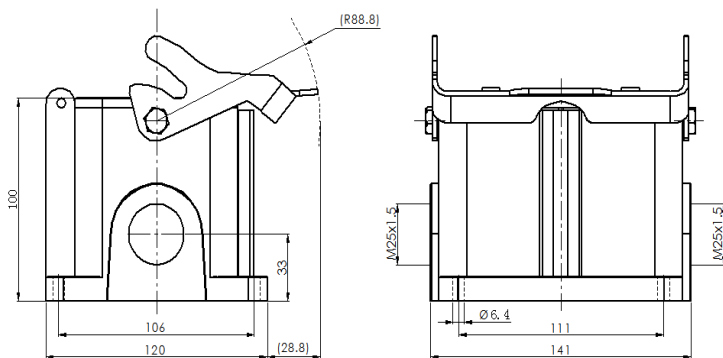

## Size 48B Bulkhead mounted housing

Typecode **H48B-SM-1L-2M25**  
ID **1 007 01 0000866**

#### Product Properties

Series	Size 48B
Mating with	HE-048, HEE-092, HD-128, HDD-216
Housing type	Surface mounted hous
Cable outlets direction	Side entry
Cable outlets	M25 x 1.5, 2
Locking type	Double locking lever
Installation mode	Panel mount
Protection Class	IP65
Impact strength	IK04
Temperature range	-40 °C ... 125 °C
Standard	DIN EN 175301-801

#### Commercial data

Weight	1.280 kg
Packaging unit	1 pc
Country of origin	CN