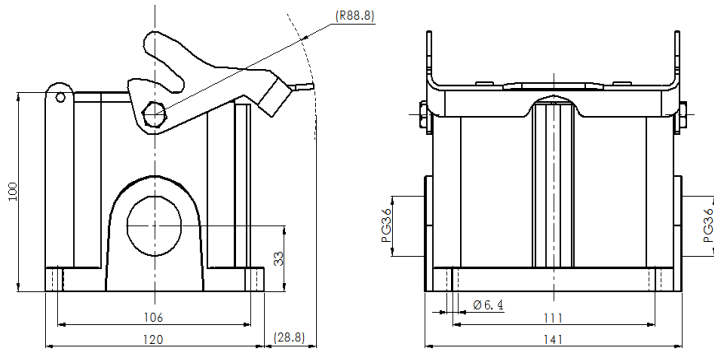

Size 48B Bulkhead mounted housing

Typecode H48B-SM-1L-2PG36
ID 1 007 01 0000874

Technical Data

Product Properties

Series	Size 48B
Mating with	HE-048, HEE-092, HD-128, HDD-216
Housing type	Surface mounted hous
Cable outlets direction	Side entry
Cable outlets	PG36, 2
Locking type	Double locking lever
Installation mode	Panel mount
Protection Class	IP65
Impact strength	IK04
Temperature range	-40 °C ... 125 °C
Standard	DIN EN 175301-801

Insert

Housing material	Die-cast aluminum
Color	Gray (RAL 7037)
Latch	Metal, surface galvanizing
Seal	NBR, black

Commercial data

Weight	1.268 kg
Packaging unit	1 pc
Country of origin	CN

Features

- Die casting of aluminum
- All metal buckle
- Side entry
- Surface fixed installation
- NBR, black
- Resistant to salt spray
- Approval: UL94-V0
- RoHS-compliant