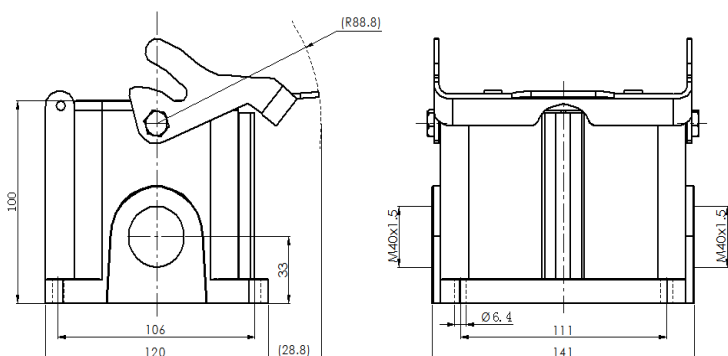

Size 48B Bulkhead mounted housing

Typecode **H48B-SM-1L-2M40**
ID **1 007 01 0000870**

Technical Data

Product Properties

Series	Size 48B
Mating with	HE-048, HEE-092, HD-128, HDD-216
Housing type	Surface mounted hous
Cable outlets direction	Side entry
Cable outlets	M40 x 1.5, 2
Locking type	Double locking lever
Installation mode	Panel mount
Protection Class	IP65
Impact strength	IK04
Temperature range	-40 °C ... 125 °C
Standard	DIN EN 175301-801

Insert

Housing material	Die-cast aluminum
Color	Gray (RAL 7037)
Latch	Metal, surface galvanizing
Seal	NBR, black

Commercial data

Weight	1.274 kg
Packaging unit	1 pc
Country of origin	CN

Features

- Die casting of aluminum
- All metal buckle
- Side entry
- Surface fixed installation
- NBR, black
- Resistant to salt spray
- Approval: UL94-V0
- RoHS-compliant