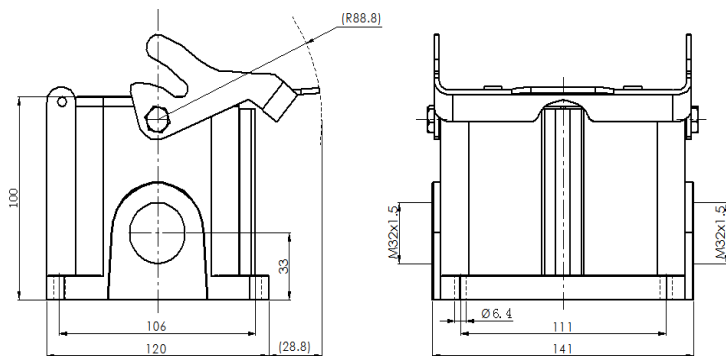

Size 48B Bulkhead mounted housing

Typecode **H48B-SM-1L-2M32**
 ID **1 007 01 0000868**

Technical Data

Product Properties

Series	Size 48B
Mating with	HE-048, HEE-092, HD-128, HDD-216
Housing type	Surface mounted hous
Cable outlets direction	Side entry
Cable outlets	M32 x 1.5, 2
Locking type	Double locking lever
Installation mode	Panel mount
Protection Class	IP65
Impact strength	IK04
Temperature range	-40 °C ... 125 °C
Standard	DIN EN 175301-801

Insert

Housing material	Die-cast aluminum
Color	Gray (RAL 7037)
Latch	Metal, surface galvanizing
Seal	NBR, black

Commercial data

Weight	1.277 kg
Packaging unit	1 pc
Country of origin	CN

Features

- Die casting of aluminum
- All metal buckle
- Side entry
- Surface fixed installation
- NBR, black
- Resistant to salt spray
- Approval: UL94-V0
- RoHS-compliant