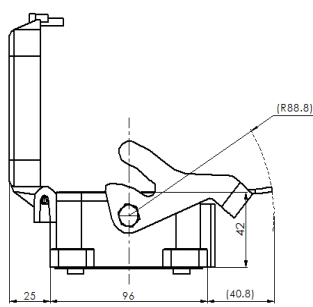

## Size 48B Bulkhead mounted housing, with thermo-plastic cover

Typecode **H48B-OM-1L-PC**  
ID **1 007 01 0000864**

#### Product Properties

Series	Size 48B
Mating with	HE-048, HEE-092, HD-128, HDD-216
Housing type	Bulkhead mounted housing
Cable outlets direction	Bottom opening
Locking type	Single locking lever
Cover	Yes, Thermo-plastic
Installation mode	Panel mount
Protection Class	IP65
Impact strength	IK08
Temperature range	-40 °C ... 125 °C
Standard	DIN EN 175301-801

#### Commercial data

Weight	0.654 kg
Packaging unit	1 pc
Country of origin	CN

### Mounting-hole Size

\*这里所列的是设计数据，有关产品的变更不在此做说明，未尽事宜请联系客服。用户有责任验证功能、符合适用的法律和指令以及在特定应用中的电气安全。