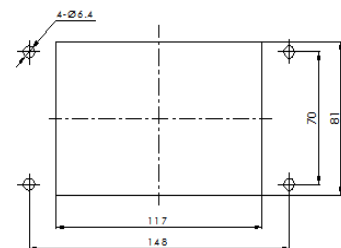

Mounting-hole Size

*这里所列的是设计数据，有关产品的变更不在此做说明，未尽事宜请联系客服。用户有责任验证功能、符合适用的法律和指令以及在特定应用中的电气安全。