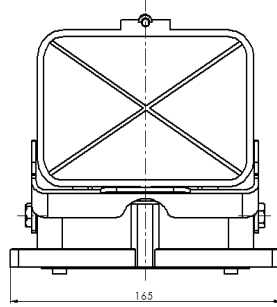

## Size 48B Bulkhead mounted housing, with thermo-plastic cover

Typecode **H48B-OM-1L-PC**  
ID **1 007 01 0000864**

#### Product Properties

Series	Size 48B
Mating with	HE-048, HEE-092, HD-128, HDD-216
Housing type	Bulkhead mounted housing
Cable outlets direction	Bottom opening
Locking type	Single locking lever
Cover	Yes, Thermo-plastic
Installation mode	Panel mount
Protection Class	IP65
Impact strength	IK08
Temperature range	-40 °C ... 125 °C
Standard	DIN EN 175301-801