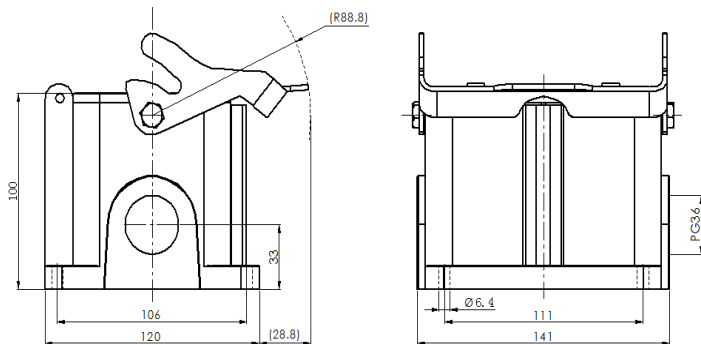

## Size 48B Bulkhead mounted housing

**Typecode** H48B-SM-1L-PG36  
**ID** 1 007 01 0000873

#### Product Properties

Series	Size 48B
Mating with	HE-048, HEE-092, HD-128, HDD-216
Housing type	Surface mounted hous
Cable outlets direction	Single-side opening
Cable outlets	PG36
Locking type	Double locking lever
Installation mode	Panel mount
Protection Class	IP65
Impact strength	IK04
Temperature range	-40 °C ... 125 °C
Standard	DIN EN 175301-801

#### Commercial data

Weight	1.263 kg
Packaging unit	1 pc
Country of origin	CN