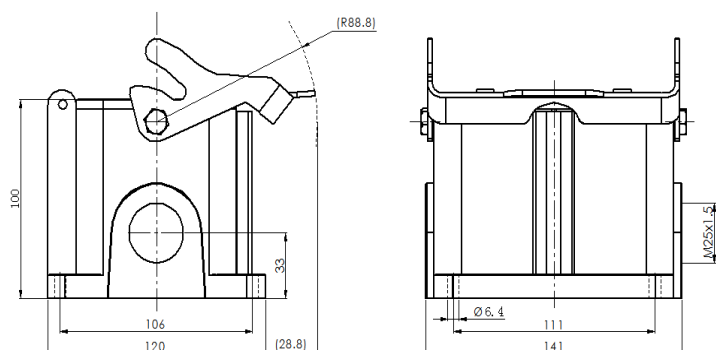

Size 48B Bulkhead mounted housing

Typecode **H48B-SM-1L-M25**
 ID **1 007 01 0000865**

Technical Data

Product Properties

Series	Size 48B
Mating with	HE-048, HEE-092, HD-128, HDD-216
Housing type	Surface mounted hous
Cable outlets direction	Single-side opening
Cable outlets	M25 x 1.5
Locking type	Double locking lever
Installation mode	Panel mount
Protection Class	IP65
Impact strength	IK04
Temperature range	-40 °C ... 125 °C
Standard	DIN EN 175301-801

Insert

Housing material	Die-cast aluminum
Color	Gray (RAL 7037)
Latch	Metal, surface galvanizing
Seal	NBR, black

Commercial data

Weight	1.285 kg
Packaging unit	1 pc
Country of origin	CN

Features

- Die casting of aluminum
- All metal buckle
- Single-side opening
- Surface fixed installation
- NBR, black
- Resistant to salt spray
- Approval: UL94-V0
- RoHS-compliant