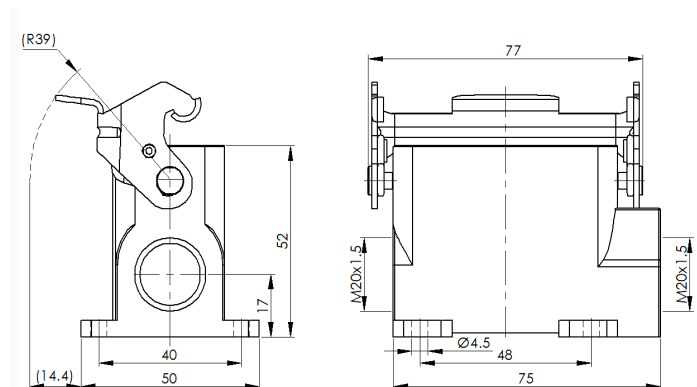

Size 10A Surface mounted hous

Typecode H10A-SM-1L-2M20

ID 1 007 01 0000040

Technical Data

Product Properties

Series	Size 10A
Mating with	HA-010, HD-015
Housing type	Surface mounted hous, high type
Cable outlets direction	Side entry
Cable outlets	M20 x 1.5, 2
Locking type	Single locking lever
Installation mode	Panel mount
Protection Class	IP65
Impact strength	IK08
Temperature range	-40 °C ... 125 °C
Standard	DIN EN 175301-801

Insert

Housing material	Die-cast aluminum
Color	Gray (RAL 7037)
Latch	Metal, surface galvanizing

Commercial data

Weight	0.139 kg
Packaging unit	1 pc
Country of origin	CN

Features

- Die casting of aluminum
- All metal buckle
- Side entry
- Surface fixed installation
- Resistant to salt spray
- Approval: UL94-V0
- RoHS-compliant