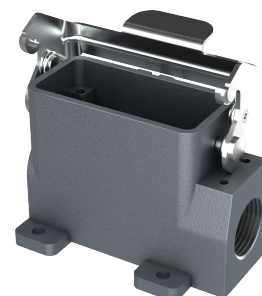

Size 10A Surface mounted hous

Typecode H10A-SM-1L-2M20

ID 1 007 01 0000040

Technical Data

Product Properties

Series	Size 10A
Mating with	HA-010, HD-015
Housing type	Surface mounted hous, high type
Cable outlets direction	Side entry
Cable outlets	M20 x 1.5, 2
Locking type	Single locking lever
Installation mode	Panel mount
Protection Class	IP65
Impact strength	IK08
Temperature range	-40 °C ... 125 °C
Standard	DIN EN 175301-801

Insert

Housing material	Die-cast aluminum
Color	Gray (RAL 7037)
Latch	Metal, surface galvanizing

Commercial data

Weight	0.139 kg
Packaging unit	1 pc
Country of origin	CN

Features

- Die casting of aluminum
- All metal buckle
- Side entry
- Surface fixed installation
- Resistant to salt spray
- Approval: UL94-V0
- RoHS-compliant