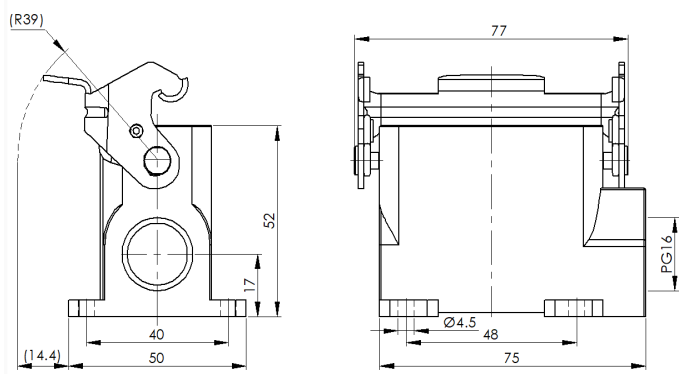

## Size 10A Surface mounted hous

Typecode H10A-SM-1L-PG16

ID 1 007 01 000043

#### Product Properties

Series	Size 10A
Mating with	HA-010, HD-015
Housing type	Surface mounted hous, high type
Cable outlets direction	Single-side opening
Cable outlets	PG16
Locking type	Single locking lever
Installation mode	Panel mount
Protection Class	IP65
Impact strength	IK08
Temperature range	-40 °C ... 125 °C
Standard	DIN EN 175301-801

#### Commercial data

Weight	0.141 kg
Packaging unit	1 pc
Country of origin	CN