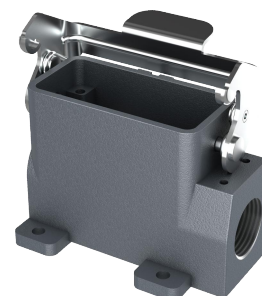

## Size 10A Surface mounted hous

Typecode H10A-SM-1L-PG16

ID 1 007 01 000043

#### Product Properties

Series	Size 10A
Mating with	HA-010, HD-015
Housing type	Surface mounted hous, high type
Cable outlets direction	Single-side opening
Cable outlets	PG16
Locking type	Single locking lever
Installation mode	Panel mount
Protection Class	IP65
Impact strength	IK08
Temperature range	-40 °C ... 125 °C
Standard	DIN EN 175301-801

#### Insert

Housing material	Die-cast aluminum
Color	Gray (RAL 7037)
Latch	Metal, surface galvanizing

### Features

- Die casting of aluminum
- All metal buckle
- Single-side opening
- Resistant to salt spray
- Approval: UL94-V0
- RoHS-compliant

\*这里所列的是设计数据, 有关产品的变更不在此做说明, 未尽事宜请联系客服。用户有责任验证功能、符合适用的法律和指令以及在特定应用中的电气安全。