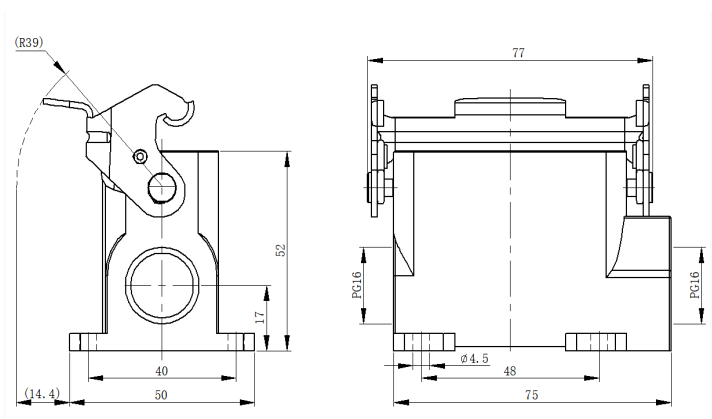

## Size 10A Surface mounted hous

Typecode H10A-SM-1L-2PG16

ID 1 007 01 000044

#### Product Properties

Series	Size 10A
Mating with	HA-010, HD-015
Housing type	Surface mounted hous, high type
Cable outlets direction	Side entry
Cable outlets	PG16, 2
Locking type	Single locking lever
Installation mode	Panel mount
Protection Class	IP65
Impact strength	IK08
Temperature range	-40 °C ... 125 °C
Standard	DIN EN 175301-801

#### Commercial data

Weight	0.137 kg
Packaging unit	1 pc
Country of origin	CN