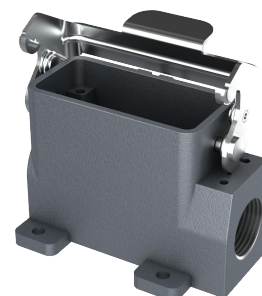

## Size 10A Surface mounted hous

Typecode H10A-SM-1L-2PG16

ID 1 007 01 000044

#### Product Properties

Series	Size 10A
Mating with	HA-010, HD-015
Housing type	Surface mounted hous, high type
Cable outlets direction	Side entry
Cable outlets	PG16, 2
Locking type	Single locking lever
Installation mode	Panel mount
Protection Class	IP65
Impact strength	IK08
Temperature range	-40 °C ... 125 °C
Standard	DIN EN 175301-801

#### Insert

Housing material	Die-cast aluminum
Color	Gray (RAL 7037)
Latch	Metal, surface galvanizing

### Features

- Die casting of aluminum
- All metal buckle
- Side entry
- Surface fixed installation
- Resistant to salt spray
- Approval: UL94-V0
- RoHS-compliant

\*这里所列的是设计数据, 有关产品的变更不在此做说明, 未尽事宜请联系客服。用户有责任验证功能、符合适用的法律和指令以及在特定应用中的电气安全。