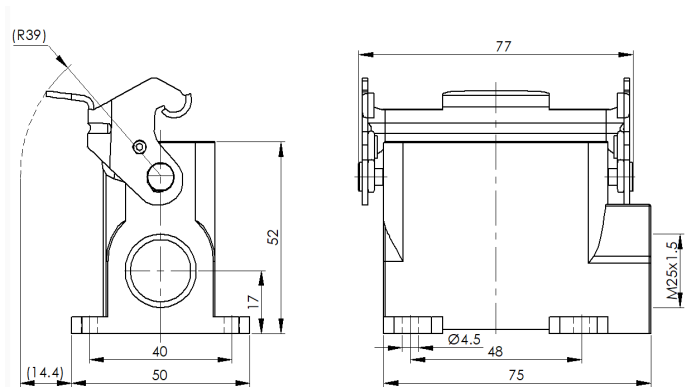

## Size 10A Surface mounted hous

Typecode H10A-SM-1L-M25

ID 1 007 01 000041

#### Product Properties

Series	Size 10A
Mating with	HA-010, HD-015
Housing type	Surface mounted hous, high type
Cable outlets direction	Single-side opening
Cable outlets	M25 x 1.5
Locking type	Single locking lever
Installation mode	Panel mount
Protection Class	IP65
Impact strength	IK08
Temperature range	-40 °C ... 125 °C
Standard	DIN EN 175301-801

#### Commercial data

Weight	0.140 kg
Packaging unit	1 pc
Country of origin	CN