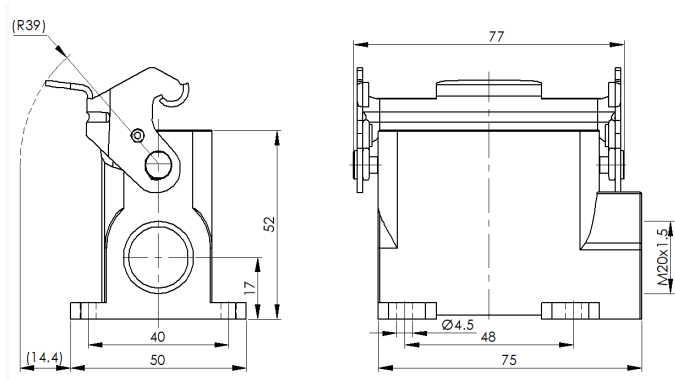

Size 10A Surface mounted hous

Typecode H10A-SM-1L-M20

ID 1 007 01 0000039

Technical Data

Product Properties

Series	Size 10A
Mating with	HA-010, HD-015
Housing type	Surface mounted hous, high type
Cable outlets direction	Single-side opening
Cable outlets	M20 x 1.5
Locking type	Single locking lever
Installation mode	Panel mount
Protection Class	IP65
Impact strength	IK08
Temperature range	-40 °C ... 125 °C
Standard	DIN EN 175301-801

Insert

Housing material	Die-cast aluminum
Color	Gray (RAL 7037)
Latch	Metal, surface galvanizing

Commercial data

Weight	0.142 kg
Packaging unit	1 pc
Country of origin	CN

Features

- Die casting of aluminum
- All metal buckle
- Single-side opening
- Resistant to salt spray
- Approval: UL94-V0
- RoHS-compliant