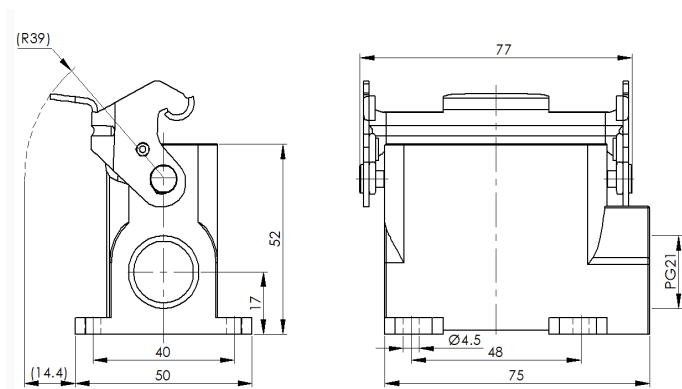

## Size 10A Surface mounted hous

Typecode H10A-SM-1L-PG21

ID 1 007 01 000045

#### Product Properties

Series	Size 10A
Mating with	HA-010, HD-015
Housing type	Surface mounted hous, high type
Cable outlets direction	Single-side opening
Cable outlets	PG21
Locking type	Single locking lever
Installation mode	Panel mount
Protection Class	IP65
Impact strength	IK08
Temperature range	-40 °C ... 125 °C
Standard	DIN EN 175301-801

#### Commercial data

Weight	0.139 kg
Packaging unit	1 pc
Country of origin	CN