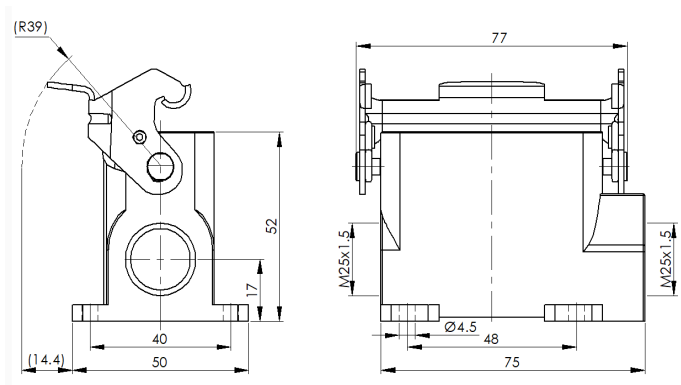

## Size 10A Surface mounted hous

Typecode H10A-SM-1L-2M25

ID 1 007 01 000042

#### Product Properties

Series	Size 10A
Mating with	HA-010, HD-015
Housing type	Surface mounted hous, high type
Cable outlets direction	Side entry
Cable outlets	M25 x 1.5, 2
Locking type	Single locking lever
Installation mode	Panel mount
Protection Class	IP65
Impact strength	IK08
Temperature range	-40 °C ... 125 °C
Standard	DIN EN 175301-801

#### Commercial data

Weight	0.135 kg
Packaging unit	1 pc
Country of origin	CN